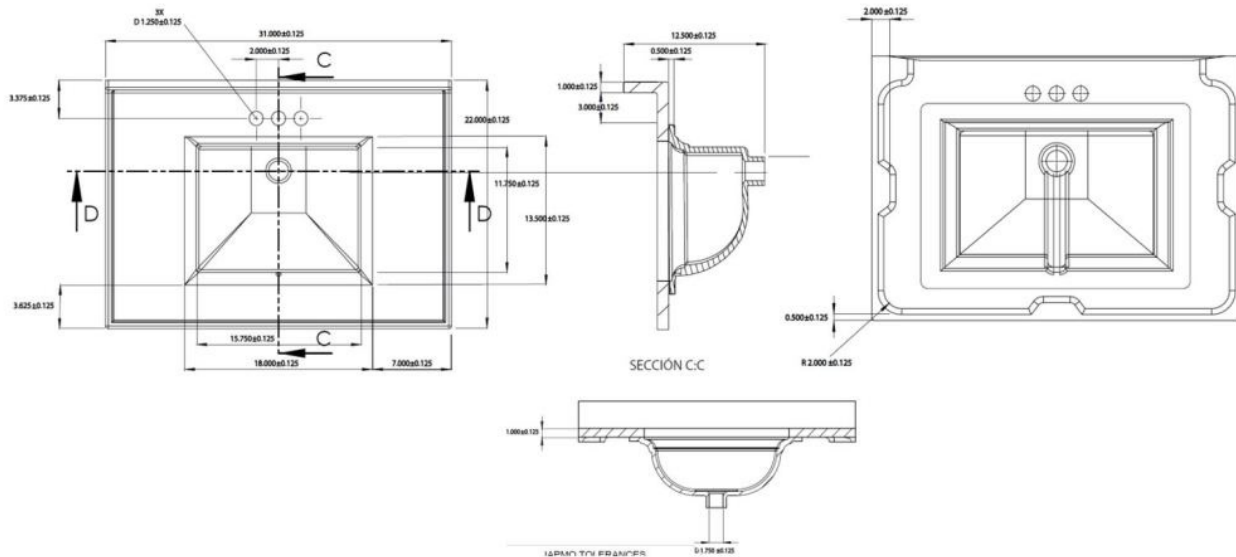

Wave Cultured Marble Vanity Top 31" Moonscape Grey

SPECIFICATIONS

MATERIAL:	Cultured Marble
TOOLS NEEDED FOR INSTALLATION:	100% silicone
ASSEMBLED DIMENSIONS:	13" H x 31" L x 22" D
ASSEMBLED WEIGHT:	30.8 lbs.
FAUCET TYPE:	Lav Centerset
NUMBER OF MOUNTING HOLES:	3
BOWL MATERIAL:	Cultured Marble
BACK SPLASH INCLUDED:	Yes
COLOR:	Moonscape Grey
NUMBER OF BOWLS:	1
BOWL DIMENSIONS:	12.5" H x 17" W x 13" D
BOWL SHAPE:	Rectangle
SINK THICKNESS:	0.95"
MOUNTING TYPE:	Integrated
OVERFLOW HOLE:	Yes