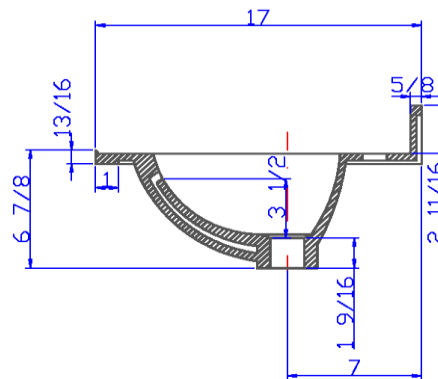

19" x 17" Oval Culture Marble Vanity Top

Specifications

Material Content:	Cultured Marble (Stone filler, Resin and Gel coat)
Back splash:	Integrated, 2-11/16" high, 5/8" thick
Faucet Holes:	3x D1-1/4" holes, 4" center mount
Overflow Hole	with, D 9/16"
Drain Hole	with, D 1 -11/16"
Water Depth	3- 1/2"
Bowl	14- 3/16" width, 9-11/16" depth
Color:	Solid White / White on White / White on Bone

Dimensions

Tolerance		
	+	-
Length	0	1/4"
Width	0	1/4"
Thickness	1/16"	1/16"

Warranty & Compliances

Warranty	5 Year Limited Warranty
IAPMO/ UPC	Complaint
CSAB45	Complaint
ANSI	ANSI Z124.3 complaint

Order Codes & Finishes/Colors

	View Box	Sleeve Pack
Solid White	551242	551994
White on white	551044	552331
White on Bone	551093	552299

Type:
Job:
Order Code:
Approvals:

Design House reserves the right to make changes in materials, specifications & models at any time. Design House also reserves the right to discontinue product without notice or obligation.