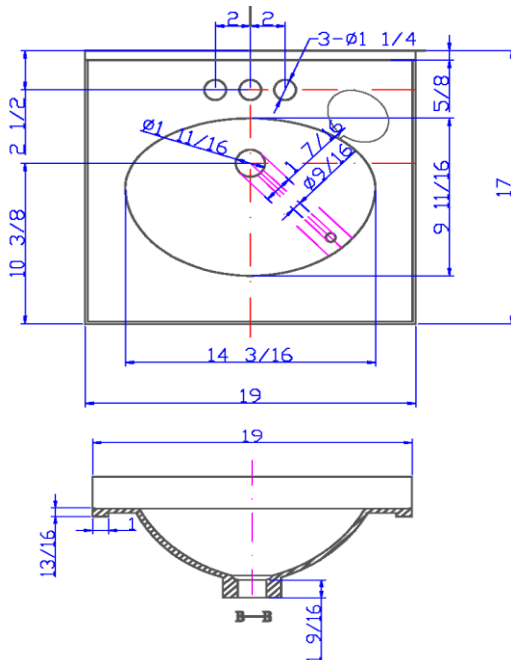

19" x 17" Oval Culture Marble Vanity Top

Specifications

Material Content:	Cultured Marble (Stone filler, Resin and Gel coat)
Back splash:	Integrated, 2-11/16" high, 5/8" thick
Faucet Holes:	3x D1-1/4" holes, 4" center mount
Overflow Hole	with, D 9/16"
Drain Hole	with, D 1 -11/16"
Water Depth	3- 1/2"
Bowl	14- 3/16" width, 9-11/16" depth
Color:	Solid White / White on White / White on Bone

Dimensions

Tolerance		
	+	-
Length	0	1/4"
Width	0	1/4"
Thickness	1/16"	1/16"

Warranty & Compliances

Warranty	5 Year Limited Warranty
IAPMO/ UPC	Complaint
CSAB45	Complaint
ANSI	ANSI Z124.3 complaint

Order Codes & Finishes/Colors

	View Box	Sleeve Pack
Solid White	551242	551994
White on white	551044	552331
White on Bone	551093	552299

Type:
Job:
Order Code:
Approvals:

Design House reserves the right to make changes in materials, specifications & models at any time. Design House also reserves the right to discontinue product without notice or obligation.