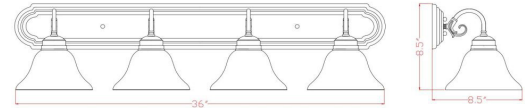

Millbridge 4-Light Vanity Light
Oil Rubbed Bronze

SPECIFICATIONS

MOUNTING:	Wall Mount	LED BRIGHTNESS (LUMENS):	N/A
SLOPED CEILING ADAPTABLE:	No	LED COLOR CORRELATED TEMPERATURE (CCT):	N/A
LAMP TYPE 1:	4 lamps 60W Incandescent	LED COLOR RENDERING INDEX (CRI):	N/A
BULB INCLUDED:	No	LED EFFICACY:	N/A
WATTS PER BULB:	60W	LED AVERAGE RATED LIFE:	N/A
TOTAL WATTAGE:	240W	ENERGY EFFICIENT:	No
DIMMABLE:	Yes	LIGHTING AMPS:	N/A
MATERIAL CONSTRUCTION:	Steel	VOLTAGE:	120V
ASSEMBLED DIMENSIONS:	8.5" H x 36" L x 8.5" D		
WEIGHT:	11.00 lbs.		
BACKPLATE DIMENSIONS:	N/A		
CANOPY/PLATE DIMENSIONS:	N/A		
GLASS/SHADE DIMENSIONS:	4.2" H x 7.5" L x 7.5" D		
GLASS/SHADE MATERIAL:	Glass		
GLASS/SHADE TYPE:	Alabaster		
GLASS/SHADE COLOR:	White		