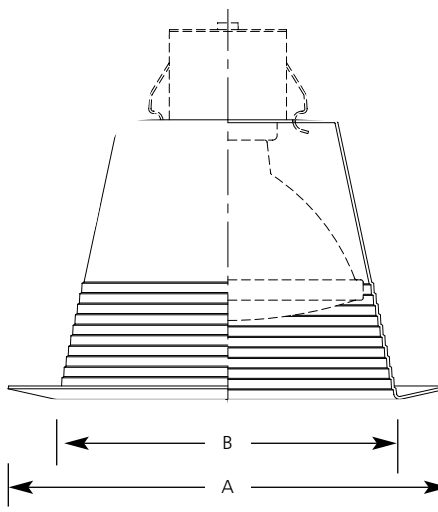

Type _____
 -28 -31
 P8375

Catalog No.	Finish		Dimensions (Inches)	
	White	Black	A	B
P8375	-28	-31	6-1/8	4-5/8

Lamp Wattage Housing	Lamp Wattage	
	IC	Non-IC
P84-AT	50w PAR30; 65w BR30	50w PAR30; 65w BR30
P184-TG	50w PAR30; 65w BR30	50w PAR30; 65w BR30

Specifications:

Flange

- Bright white powder painted metal flange

Trim

- All aluminum construction
- Both units are one-piece construction with integral flange
- No light leaks around trim flange
- Socket mounts to trim for optimum performance and consistent lamp position
- Positive upward spring action forces trim to fit snugly against the ceiling
- Powder painted bright white or black