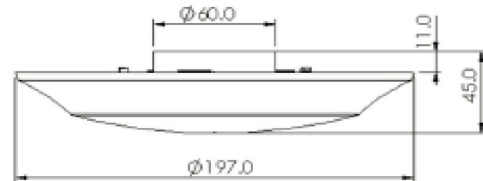

Prescott Dimmable LED Disk Light  
Satin Nickel

Diameter: 7.76"  
Height: 1.77"

**SPECIFICATIONS**

MOUNTING:	Flush Mount	LED BRIGHTNESS (LUMENS):	920
SLOPED CEILING ADAPTABLE:	No	LED COLOR CORRELATED TEMPERATURE (CCT):	3000K
LAMP TYPE 1:	1 lamp 15W LED	LED COLOR RENDERING INDEX (CRI):	90
BULB INCLUDED:	Yes	LED EFFICACY:	61
WATTS PER BULB:	15W	LED AVERAGE RATED LIFE:	50000 hours
TOTAL WATTAGE:	15W	ENERGY EFFICIENT:	Yes
DIMMABLE:	Yes	LIGHTING AMPS:	N/A
MATERIAL CONSTRUCTION:	Steel	VOLTAGE:	120V
ASSEMBLED DIMENSIONS:	1.77" H x 7.76" L x 7.76" D		
WEIGHT:	0.79 lbs.		
BACKPLATE DIMENSIONS:	N/A		
CANOPY/PLATE DIMENSIONS:	N/A		
GLASS/SHADE DIMENSIONS:	N/A		
GLASS/SHADE MATERIAL:	Acrylic		
GLASS/SHADE TYPE:	Frosted		
GLASS/SHADE COLOR:	White		