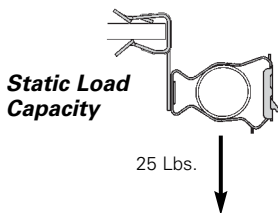

Read safety/installation instruction sheets in packages before use.
These products are designed for positioning only. No load rating.