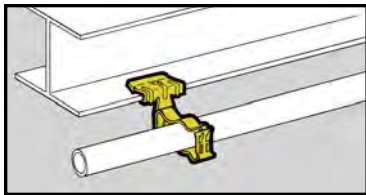

- Quickly attaches conduit to beams.
- Fasteners will rotate 360°.
- Simply installed with a hammer.

Push-Type Conduit To Beam Fasteners

UPC/Part Number	Catalog Number	Conduit Size	Flange Thickness	Box Qty.
78101119275	BP-8-E-2-4	1/2" EMT	1/8" - 1/4"	100
78101119280	BP-8-E-5-8	1/2" EMT	5/16" - 1/2"	100
78101119285	BP-8-E-9-12	1/2" EMT	9/16" - 3/4"	100
78101119375	BP-12-E-2-4	1/2" EMT 1/2" IMC, Rigid	1/8" - 1/4"	100
78101119380	BP-12-E-5-8	1/2" EMT 1/2" IMC, Rigid	5/16" - 1/2"	100
78101119385	BP-12-E-9-12	1/2" EMT 1/2" IMC, Rigid	9/16" - 3/4"	100
78101119465	BP-16-E-2-4	1" EMT 3/4" IMC, Rigid	1/8" - 1/4"	100
78101119470	BP-16-E-5-8	1" EMT 3/4" IMC, Rigid	5/16" - 1/2"	100
78101119475	BP-16-E-9-12	1" EMT 3/4" IMC, Rigid	9/16" - 3/4"	100

**Ultimate
Static Load
Capacity**

*Read safety/installation instruction sheets in packages before use.
These products are designed for positioning only. No load rating.*

- Unique Guide-Rite fastener provides for fast and easy installation.
- Fasteners will rotate 360°.
- Simply installed with a hammer and pliers.