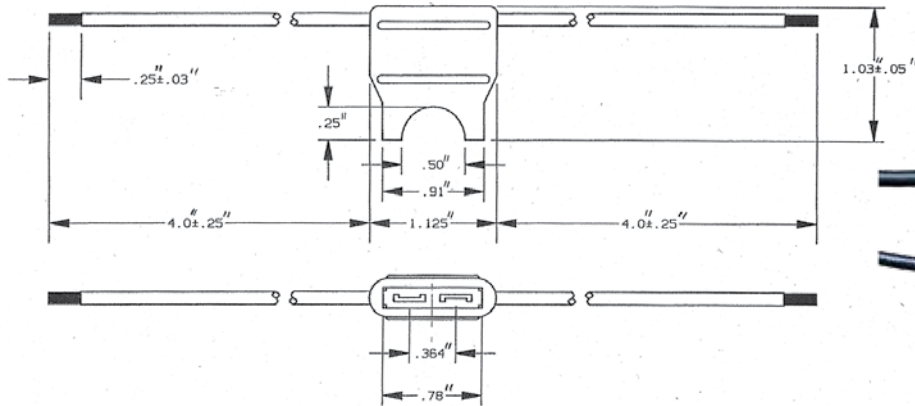

AFH, AF2H, AF3H

Automotive Fuse Holders

SPECIAL PURPOSE

AFH

In-line fuseholders for blade type automobile fuses. 4" stranded wire leads are stripped back 1/4".

Catalog Number	Fuse Type & Max Amp	Volts	Body Color	AWG/Color
AFH20-14	AF Fuse/20A	32V	BLACK	#14/BLACK
AFH20-14Y	AF Fuse/20A	32V	YELLOW	#14/BLACK
AFH20-16	AF Fuse/20A	32V	YELLOW	#16/BLACK
AFH20-16Y	AF Fuse/20A	32V	YELLOW	#16/BLACK

Catalog Number	Fuse Type & Max Amp	Volts	Body Color	AWG/Color
AFH30-12	AF Fuse/30A	32V	BLACK	#12/YELLOW
AFH30C	AF Fuse/30A	32V	BLACK	#12/ORANGE