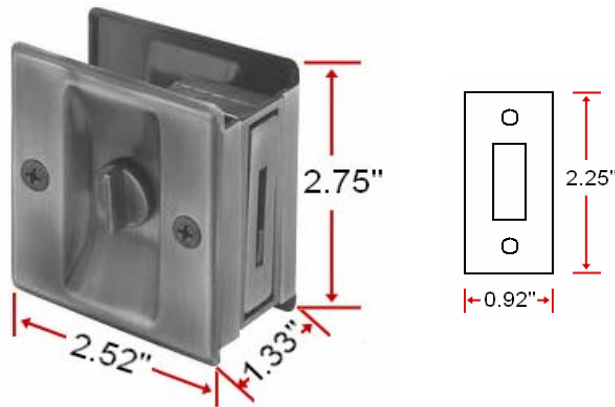

## Specifications

<b>Product Dimensions</b>	2.75" x 2.52" x 1.33" (70mm x 64mm x 33.8mm)
<b>Metal Material</b>	solid brass
<b>Integrated Pull</b>	1" x 2-9/16"
<b>Side Plate</b>	included, solid brass
<b>Packaging</b>	poly bag

## Dimensions