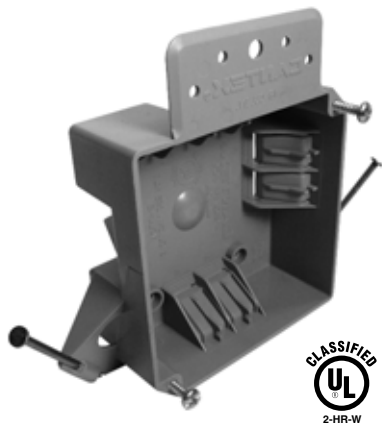

# EZ Box® Residential Switch/Outlet Boxes

## EZ Box® Four Square Nonmetallic Box - 18 Cubic Inch

Enhanced angled nails for quick mounting between studs or use the flange mounting molded with the box.

Eight clamps

18 Cubic Inch

Part Number	Carton Quantity	"A"	"B"	"C"
EZ18XN	75	4.438	4.000	3.375

## EZ Box® Four Square Nonmetallic Box - 32 Cubic Inch

Enhanced angled nails for quick mounting between studs.

Ten clamps

32 Cubic Inch

Part Number	Carton Quantity	"A"	"B"	"C"
EZ32XN	75	6.125	4.000	4.750

Dimensions are nominal