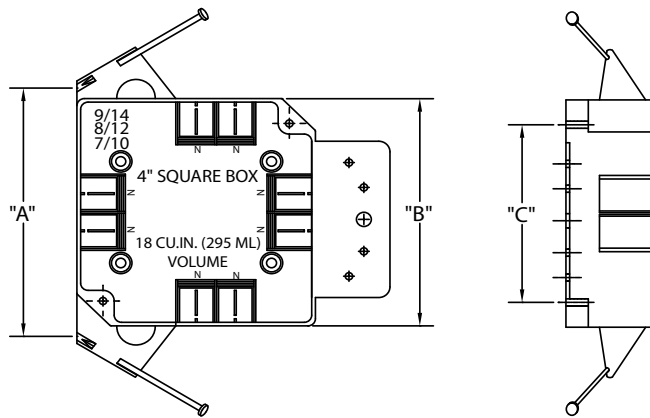

## EZ Box® Four Square Nonmetallic Box - 18 Cubic Inch

Enhanced angled nails for quick mounting between studs or use the flange mounting molded with the box.

Eight clamps

18 Cubic Inch

Part Number	Carton Quantity	"A"	"B"	"C"
EZ18XN	75	4.438	4.000	3.375

Dimensions are nominal

## EZ Box® Four Square Nonmetallic Box - 32 Cubic Inch

Enhanced angled nails for quick mounting between studs.

Ten clamps

32 Cubic Inch

Part Number	Carton Quantity	"A"	"B"	"C"
EZ32XN	75	6.125	4.000	4.750

Dimensions are nominal