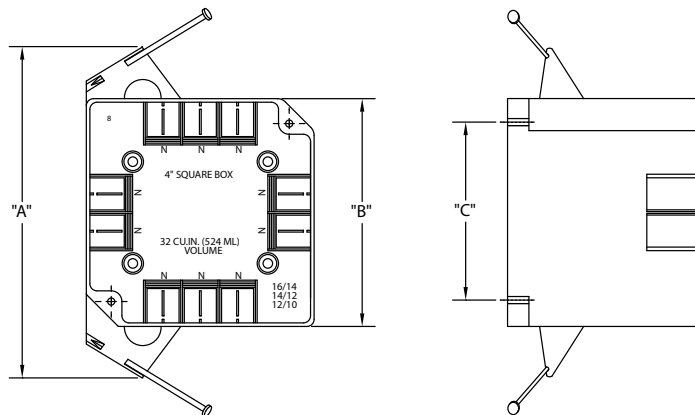

## EZ Box® Four Square Nonmetallic Box - 18 Cubic Inch

Enhanced angled nails for quick mounting between studs or use the flange mounting molded with the box.

Eight clamps

18 Cubic Inch

Part Number	Carton Quantity	"A"	"B"	"C"
EZ18XN	75	4.438	4.000	3.375

Dimensions are nominal

## EZ Box® Four Square Nonmetallic Box - 32 Cubic Inch

Enhanced angled nails for quick mounting between studs.

Ten clamps

32 Cubic Inch

Part Number	Carton Quantity	"A"	"B"	"C"
EZ32XN	75	6.125	4.000	4.750

Dimensions are nominal