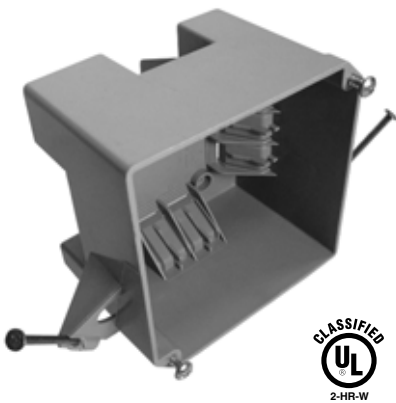

## EZ Box® Four Square Nonmetallic Box - 18 Cubic Inch

Enhanced angled nails for quick mounting between studs or use the flange mounting molded with the box.

Eight clamps

18 Cubic Inch

Part Number	Carton Quantity	"A"	"B"	"C"
EZ18XN	75	4.438	4.000	3.375

Dimensions are nominal

## EZ Box® Four Square Nonmetallic Box - 32 Cubic Inch

Enhanced angled nails for quick mounting between studs.

Ten clamps

32 Cubic Inch

Part Number	Carton Quantity	"A"	"B"	"C"
EZ32XN	75	6.125	4.000	4.750

Dimensions are nominal