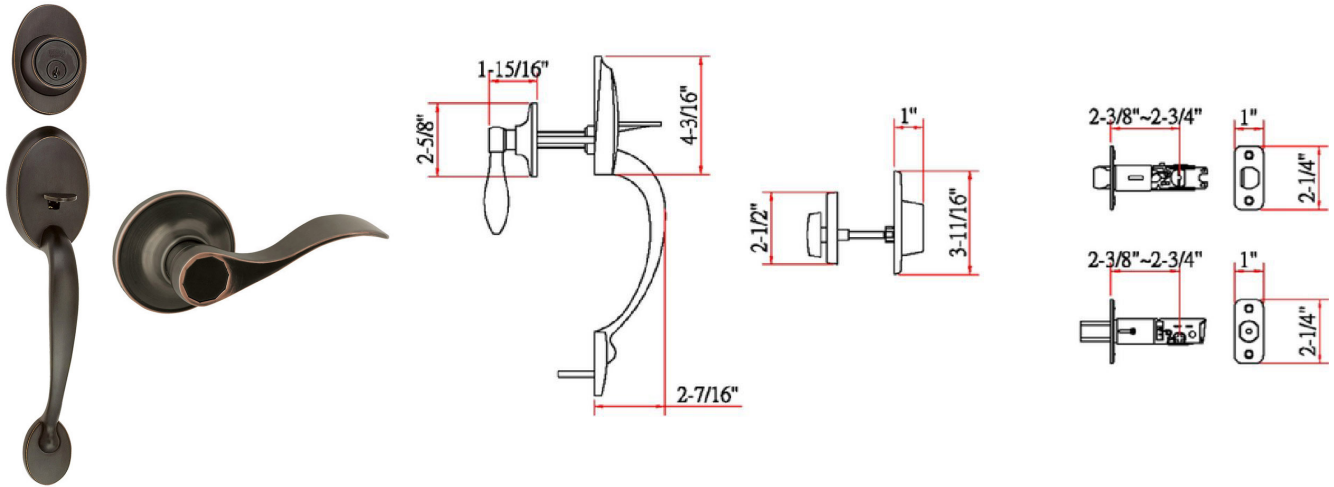

Coventry 2-Way Adjustable Entry Door Handle Set with Lever Oil Rubbed Bronze

SPECIFICATIONS

MATERIAL CONSTRUCTION:	Brass	KEYWAY:	KW
LOCK FUNCTION:	Entry Handleset	REMOVABLE CORE:	No
DEADBOLT FUNCTION:	N/A	LATCH FACEPLATE I:	Round Corner
EXTERIOR MAX PROJECTION:	1.94"	LATCH BACKSET:	Adj; 2-3/8" - 2-3/4"
INTERIOR MAX PROJECTION:	1.94"	LATCH TYPE:	2 Way (fixed faceplate)
KOB VS. LEVER:	Lever	LATCHBOLT THROW DISTANCE:	0.5"
KNOB DIMENSIONS:	N/A	# PINS IN CYLINDER:	5
LEVER LENGTH:	3.67"	ANTI-BUMP PIN INSTALLED:	Yes
ROSE DIMENSIONS:	2.63" H x 2.63" W x 2.63" D	# KEYS INCLUDED:	2
ROSETTE / ESCUTCHEON SHAPE:	Round	SPINDLE TYPE:	Half-Moon
CROSS BORE:	2.13"	MOUNTING HARDWARE INCLUDED:	Yes
EDGE BORE:	1"	TOOLS NEEDED FOR INSTALLATION:	Phillips Screwdriver
HANDING:	Reversible	ASSEMBLED WEIGHT:	4.27 lbs.
REKEYABLE?:	Yes		