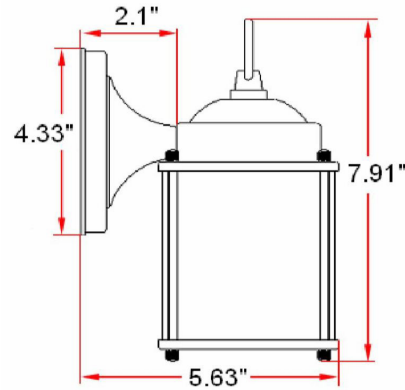

Coach I-Light Outdoor Wall Light
Black

SPECIFICATIONS

MOUNTING:	Wall Mount	LED BRIGHTNESS (LUMENS):	N/A
SLOPED CEILING ADAPTABLE:	No	LED COLOR CORRELATED TEMPERATURE (CCT):	N/A
LAMP TYPE 1:	1 lamp 60W Incandescent A19 Medium base bulb	LED COLOR RENDERING INDEX (CRI):	N/A
BULB INCLUDED:	No	LED EFFICACY:	N/A
WATTS PER BULB:	60W	LED AVERAGE RATED LIFE:	N/A
TOTAL WATTAGE:	60W	ENERGY EFFICIENT:	No
DIMMABLE:	Yes	LIGHTING AMPS:	N/A
MATERIAL CONSTRUCTION:	Steel	VOLTAGE:	120V
ASSEMBLED DIMENSIONS:	4" L x 7.91" H x 5.63" D		
WEIGHT:	1.66 lbs.		
BACKPLATE DIMENSIONS:	4.59" H x 4.59" W		
CANOPY CEILING DIMENSIONS:	N/A		
GLASS/SHADE DIMENSIONS:	N/A		
GLASS/SHADE MATERIAL:	Glass		
GLASS/SHADE TYPE:	Clear		
GLASS/SHADE COLOR:	Clear		