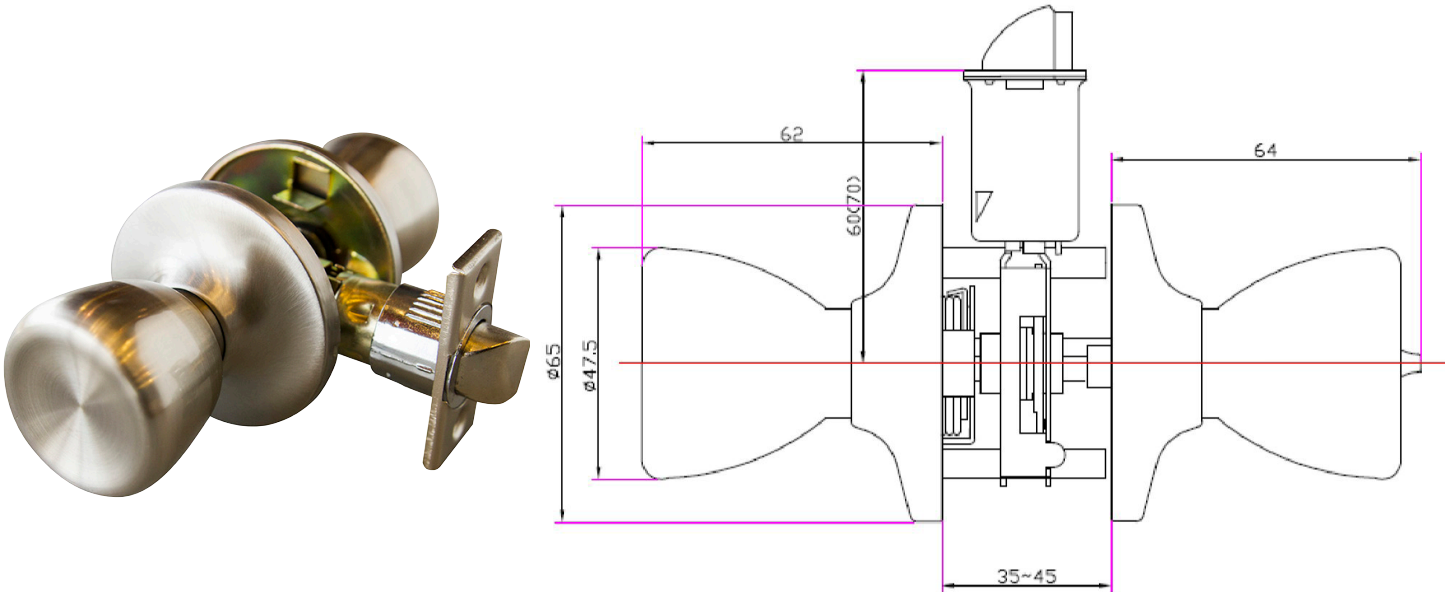

Terrace 6-Way Universal Passage Door Knob Satin Nickel

SPECIFICATIONS

MATERIAL CONSTRUCTION:	Brass	KEYWAY:	N/A
LOCK FUNCTION:	Passage	REMOVABLE CORE:	No
DEADBOLT FUNCTION:	N/A	LATCH FACEPLATE I:	Universal (Drive In)
EXTERIOR MAX PROJECTION:	2.41"	LATCH BACKSET:	Adj; 2-3/8" - 2-3/4"
INTERIOR MAX PROJECTION:	2.41"	LATCH TYPE:	6 Way / Universal / Drive-in
KOB VS. LEVER:	Knob	LATCHBOLT THROW DISTANCE:	0.5"
KNOB DIMENSIONS:	2.36" H x 1.85" W x 1.87" D	# PINS IN CYLINDER:	N/A
LEVER LENGTH:	N/A	ANTI-BUMP PIN INSTALLED:	N/A
ROSE DIMENSIONS:	2.56" H x 2.56" W x 2.56" D	# KEYS INCLUDED:	N/A
ROSETTE / ESCUTCHEON SHAPE:	Round	SPINDLE TYPE:	Square
CROSS BORE:	2.13"	MOUNTING HARDWARE INCLUDED:	Yes
EDGE BORE:	1"	TOOLS NEEDED FOR INSTALLATION:	Phillips Screwdriver
HANDING:	Reversible	ASSEMBLED WEIGHT:	0.91 lbs.
REKEYABLE?:	No		