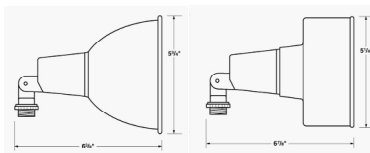

Applications

- For exterior or interior lighting
- For safety and security, light walkways, driveways and doorways

Die Cast Lampholder

Porcelain socket with leads& internal gasket included

H-1V

HG-100V

H-90

H-92

H1V

All BWF Incandescent Lampholders use one 150 Watt maximum standard base floodlight bulb. Bulbs not included.

H-90, HH55 H-92, HH75

BWF#	Unit UPC 0-87115	Color	Case Qty.	Case Weight
Bulk				
HU-1	30015-7	Unfinished	50	25
Show Pak				
H-1V	30006-5	Grey	27	14
H-1AV	30505-3	Bronze	27	14
H-1WV	30705-7	White	27	14
Blister Carded				
1001-1	01001-8	Grey	6	4
1001AB-1	30156-7	Bronze	6	4
1001W -1	50115-8	White	6	4