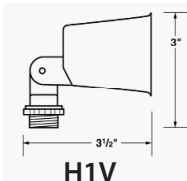

H1V

All BWF Incandescent Lampholders use one 150 Watt maximum standard base floodlight bulb. Bulbs not included.