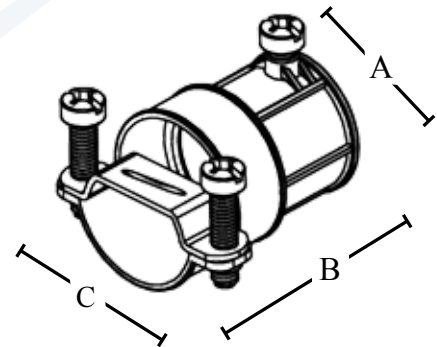

Combination Couplings

Set Screw to Clamp Type - EMT to Flex - Zinc Die Cast

Features

- Tri combo screw
- Set screw to clamp type
- EMT to flex combination coupling
- UL listed

Applications

- Indoor use only
- Use to join EMT conduit to flexible metal conduit

Standard Material

- Zinc die cast
- Zinc plated steel strap

Catalog Number	UPC	Size	Unit Carton	Ship Case	Weight/Case	Inches		
						A	B	C
181	11420	1/2"-1/2"	25	250	25	1.13	1.66	1.58
182	11430	3/4"-3/4"	---	100	15	1.34	1.91	1.81
182A	11431	1"-1"	---	50	13	1.58	2.19	2.13