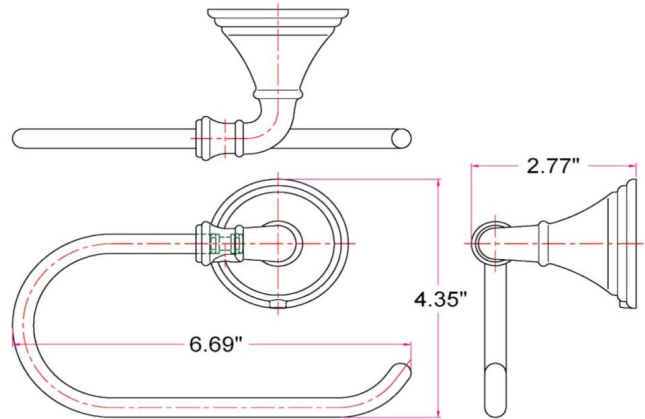

Eden Euro Toilet Paper Holder
Oil Rubbed Bronze

SPECIFICATIONS

MATERIAL CONSTRUCTION:	Zinc
PVD FINISH:	No
ASSEMBLY REQUIRED:	Yes
TOOLS NEEDED FOR INSTALLATION:	Screwdriver
ASSEMBLED DIMENSIONS:	2.77" H x 6.69" L x 4.35" D
ASSEMBLED WEIGHT:	0.72 lbs.
MIN. LENGTH:	N/A
MAX LENGTH:	N/A
SCREWS INCLUDED:	Yes
DRYWALL ANCHORS INCLUDED:	Yes
CENTER TO CENTER:	N/A