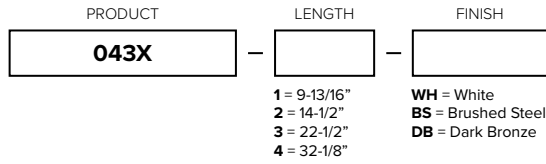

Ordering Information

ALC2

043X fixtures include:
(1) 3/8" Clamp connector
20W Xenon lamp(s)
Captive mounting screws

Example Part # **043X-2-DB**

Recommended Power Supplies

Image	Part Number	Description	Finish	Application	Primary & Secondary
	043J-BR	Hardwire junction box, (2) 3/8" cable clamp connectors	Dark Bronze	Dry location	120V AC
	043J-WH		White		
	043A-PC6-BK	6ft power cord with 3-prong grounded plug and Molex connector	Black	Dry location	120V AC
	043A-PC6-WH		White		

Accessories

Image	Part Number	Length	Finish	Description
	043A-6-EX-WH	6"	White	LINKING CABLES FOR PRIORI SERIES UNDERCABINET LIGHTS
	043A-12-EX-WH	12"		
	043A-24-EX-WH	24"		
	043A-36-EX-WH	36"		
	043A-6-EX-BK	6"	Black	LINKING CABLES FOR PRIORI SERIES UNDERCABINET LIGHTS
	043A-12-EX-BK	12"		
	043A-24-EX-BK	24"		
	043A-36-EX-BK	36"		
	043X-20BP			20W, 120V, BI-PIN G8 XENON REPLACEMENT BULB