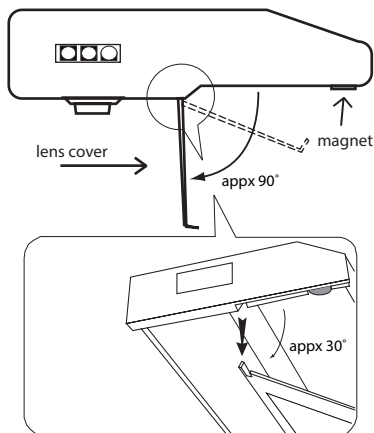

Mounting

Captive mounting screws and quick-access door; 1/2" knockouts on back and underside of fixture spaced every 3-7/8"

Applications

Under-cabinets, Task Lighting

Technical Information

Length	9-13/16"			14-1/2"			22-1/2"			32-1/8"		
Finish	WH	BS	DB	WH	BS	DB	WH	BS	DB	WH	BS	DB
Voltage	120V AC, 60Hz											
CCT	2700K											
CRI	99+											
Wattage	20W			40W			60W			80W		
Lumens (up to)	82	75	75	170	155	155	258	235	235	346	315	315
Max Run	600 watts											
Beam Angle	120°											
Dimming	1-100% with most standard incandescent dimmers											
Rating	cULus Listed, dry locations											
Rated Life	8,000 Hours											

Part Number	A
043X-1	9-13/16"
043X-2	14-1/2"
043X-3	22-1/2"
043X-4	32-1/8"

1/2" knockouts located on back end and underside of fixture, spaced every 3-7/8"

Ordering Information

ALC2

043X fixtures include:
 (1) 3/8" Clamp connector
 20W Xenon lamp(s)
 Captive mounting screws