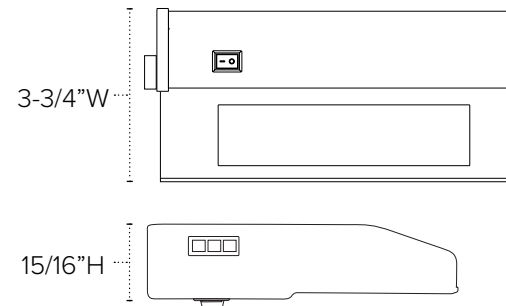

Mounting

Captive mounting screws and quick-access door; 1/2" knockouts on back and underside of fixture spaced every 3-7/8"

Applications

Under-cabinets, Task Lighting

Technical Information

Length	9-13/16"			14-1/2"			22-1/2"			32-1/8"		
Finish	WH	BS	DB	WH	BS	DB	WH	BS	DB	WH	BS	DB
Voltage	120V AC, 60Hz											
CCT	2700K											
CRI	99+											
Wattage	20W			40W			60W			80W		
Lumens (up to)	82	75	75	170	155	155	258	235	235	346	315	315
Max Run	600 watts											
Beam Angle	120°											
Dimming	1-100% with most standard incandescent dimmers											
Rating	cULus Listed, dry locations											
Rated Life	8,000 Hours											

Part Number	A
043X-1	9-13/16"
043X-2	14-1/2"
043X-3	22-1/2"
043X-4	32-1/8"

1/2" knockouts located on back end and underside of fixture, spaced every 3-7/8"

Ordering Information

ALC2

043X fixtures include:
 (1) 3/8" Clamp connector
 20W Xenon lamp(s)
 Captive mounting screws