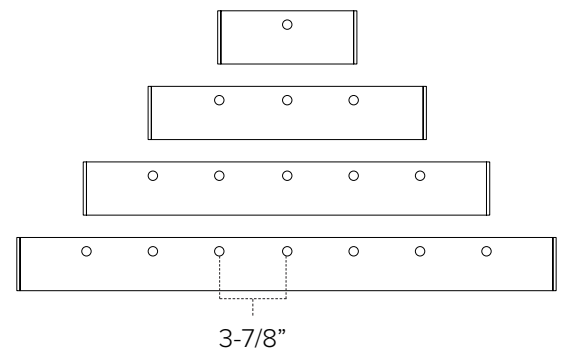

Mounting

Captive mounting screws and quick-access door; 1/2" knockouts on back and underside of fixture spaced every 3-7/8"

Applications

Under-cabinets, Task Lighting

Technical Information

Length	9-13/16"			14-1/2"			22-1/2"			32-1/8"		
Finish	WH	BS	DB	WH	BS	DB	WH	BS	DB	WH	BS	DB
Voltage	120V AC, 60Hz											
CCT	2700K											
CRI	99+											
Wattage	20W			40W			60W			80W		
Lumens (up to)	82	75	75	170	155	155	258	235	235	346	315	315
Max Run	600 watts											
Beam Angle	120°											
Dimming	1-100% with most standard incandescent dimmers											
Rating	cULus Listed, dry locations											
Rated Life	8,000 Hours											

Part Number	A
043X-1	9-13/16"
043X-2	14-1/2"
043X-3	22-1/2"
043X-4	32-1/8"

1/2" knockouts located on back end and underside of fixture, spaced every 3-7/8"

Ordering Information

ALC2

043X fixtures include:
 (1) 3/8" Clamp connector
 20W Xenon lamp(s)
 Captive mounting screws