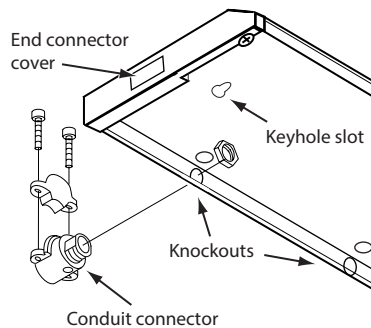

Mounting

Captive mounting screws and quick-access door; 1/2" knockouts on back and underside of fixture spaced every 3-7/8"

Applications

Under-cabinets, Task Lighting

Technical Information

Length	9-13/16"			14-1/2"			22-1/2"			32-1/8"		
Finish	WH	BS	DB	WH	BS	DB	WH	BS	DB	WH	BS	DB
Voltage	120V AC, 60Hz											
CCT	2700K											
CRI	99+											
Wattage	20W			40W			60W			80W		
Lumens (up to)	82	75	75	170	155	155	258	235	235	346	315	315
Max Run	600 watts											
Beam Angle	120°											
Dimming	1-100% with most standard incandescent dimmers											
Rating	cULus Listed, dry locations											
Rated Life	8,000 Hours											

Part Number	A
043X-1	9-13/16"
043X-2	14-1/2"
043X-3	22-1/2"
043X-4	32-1/8"

1/2" knockouts located on back end and underside of fixture, spaced every 3-7/8"

Ordering Information

ALC2

043X fixtures include:
 (1) 3/8" Clamp connector
 20W Xenon lamp(s)
 Captive mounting screws